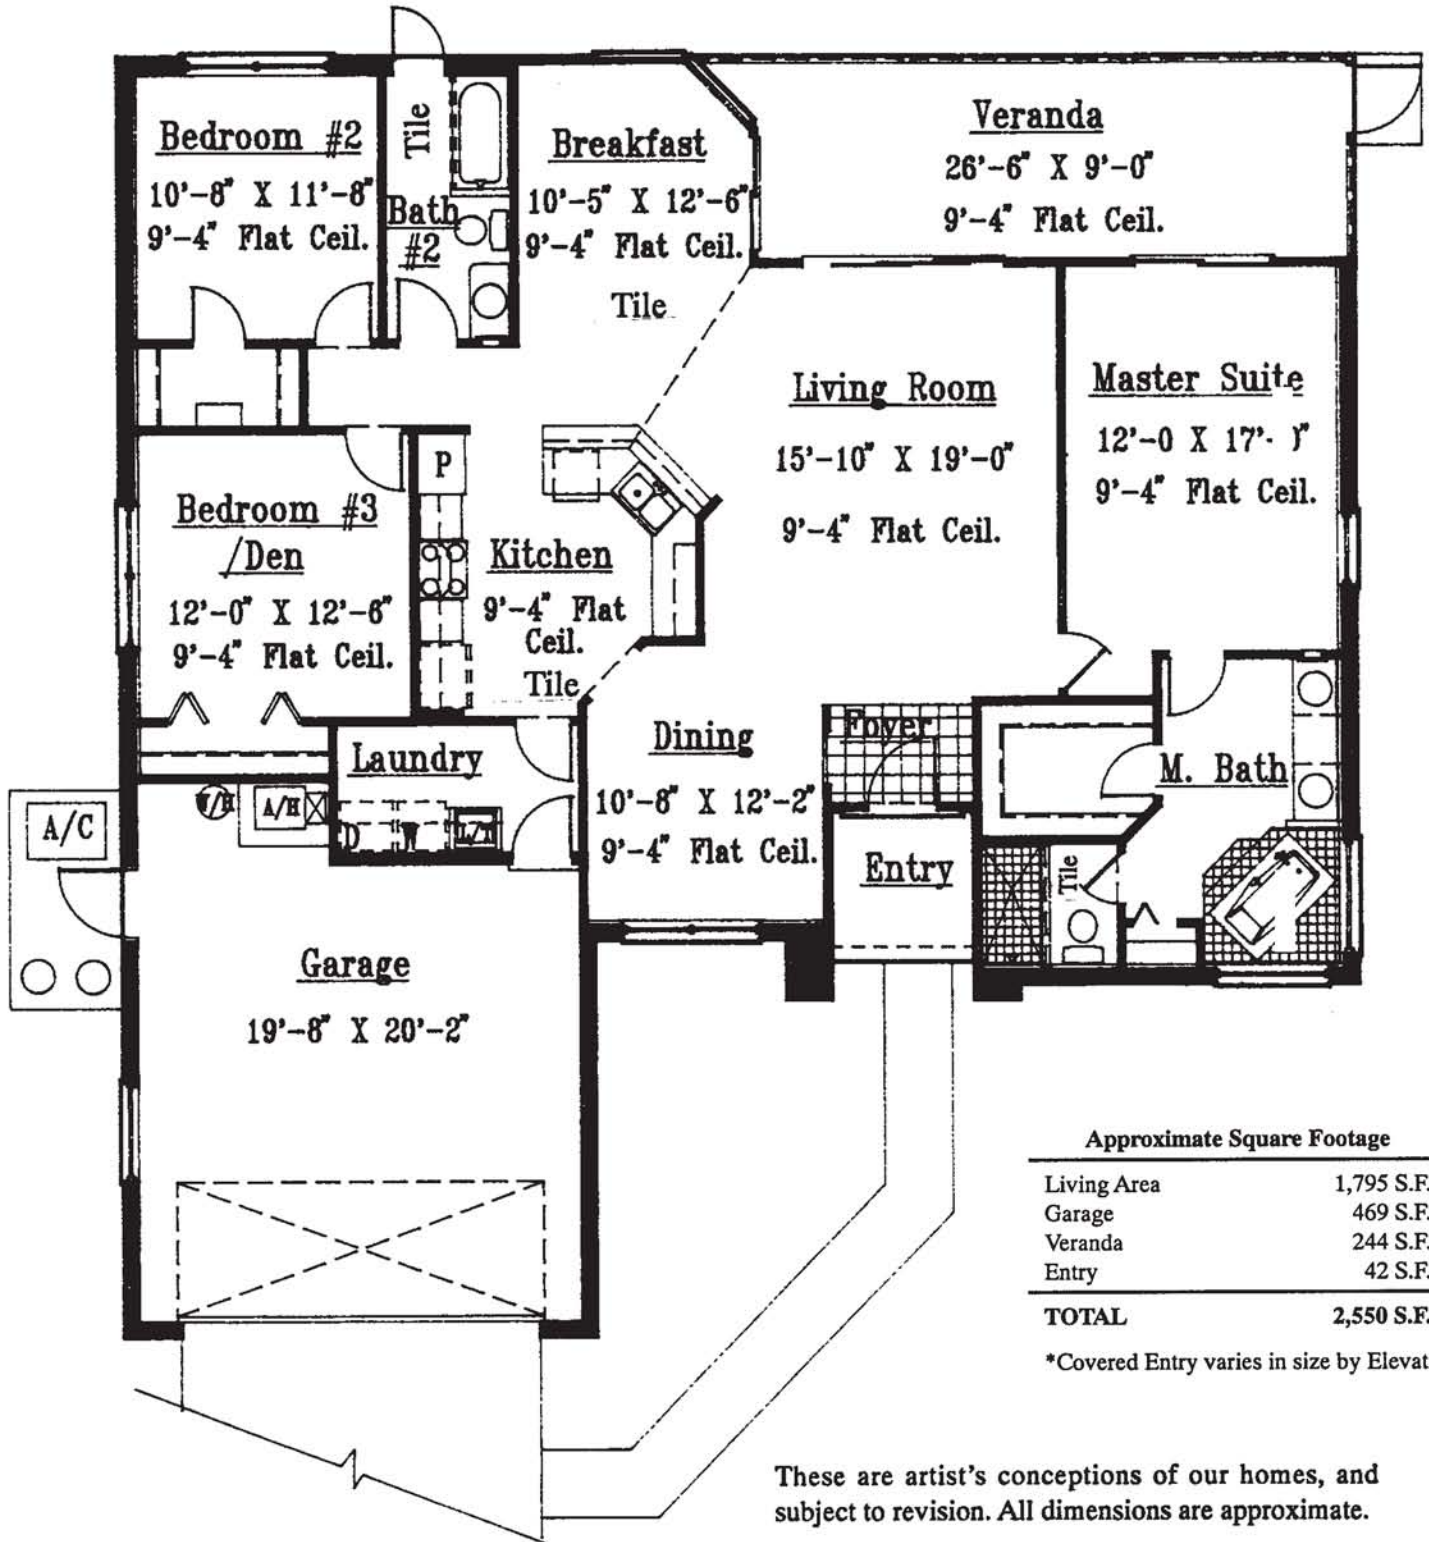

CBC 049056

Royal

8016 South Suncoast Blvd., Homosassa, Florida

Phone: 352:-382-4888

Toll Free: 800-768-4888

Approximate Square Footage	
Living Area	1,795 S.F.
Garage	469 S.F.
Veranda	244 S.F.
Entry	42 S.F.
TOTAL	2,550 S.F.

*Covered Entry varies in size by Elevation.

These are artist's conceptions of our homes, and subject to revision. All dimensions are approximate.